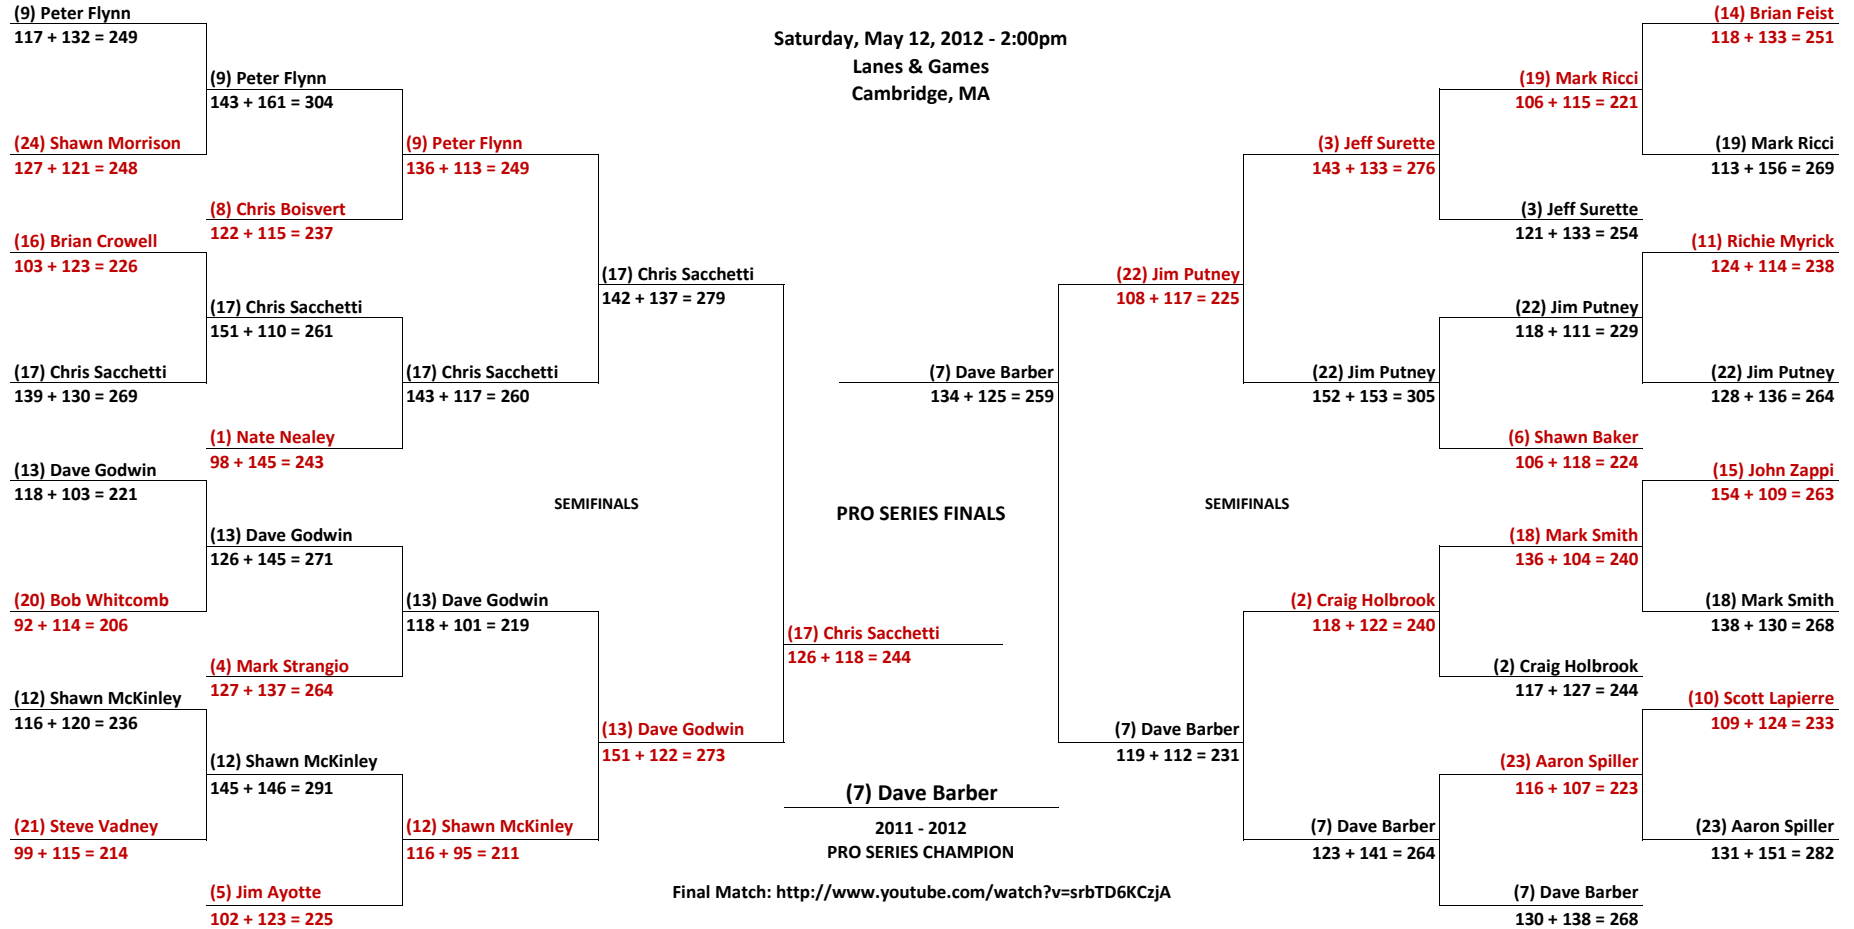

PRO SERIES CHAMPIONSHIP BRACKET

Saturday, May 12, 2012 - 2:00pm
Lanes & Games
Cambridge, MA

\$100

\$150

\$250

\$500

1st - \$1,500
2nd - \$750

\$500

\$250

\$150

\$100